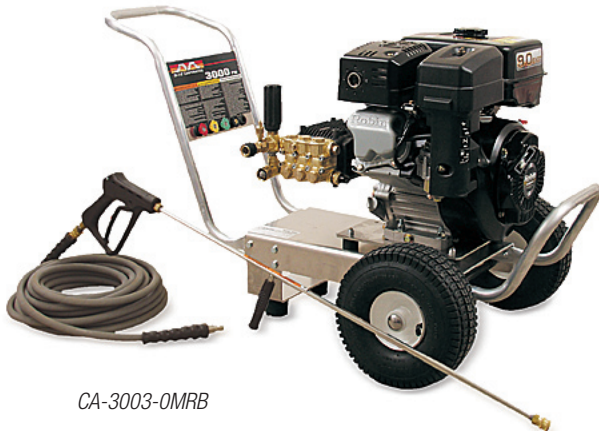

CA-3003-0MRB

1 YEAR LIMITED PARTS & LABOR WARRANTY	2 YEAR LIMITED HONDA ENGINE WARRANTY	2 YEAR LIMITED MI-T-M PUMP WARRANTY
3 YEAR LIMITED SUBARU ENGINE WARRANTY	7 YEAR LIMITED AIR PUMP WARRANTY	 Certified to UL-1776